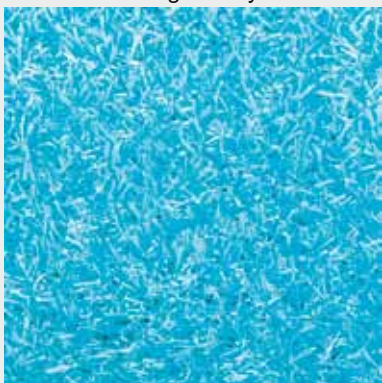

6 fürs GRÜN

- Green Roofs
- Artificial Turf
- Natural Ponds
- Garden Lighting
- Flat Roofing
- Road Construction

Our Artificial Turf System Garden Color

Light Grey

Purple

Dark Grey

Turquoise

Grass-Green