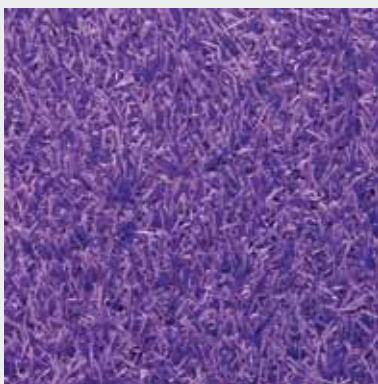

6 fürs GRÜN

- Green Roofs
- Artificial Turf
- Natural Ponds
- Garden Lighting
- Flat Roofing
- Road Construction

Our Artificial Turf System Garden Color

Light Grey

Purple

Dark Grey

Turquoise

Grass-Green

Data Sheet

| Subject | Unit | Tolerance | Garden Color (RTCa) |
|--|------------------|-----------|---|
| Yarn composition | --- | --- | PE monofilaments |
| Primary backing | --- | --- | 100 % PP |
| Secondary backing | --- | --- | SBR Latex |
| Gauge | --- | --- | 3/8" |
| Pile fineness | dtex | ± 10 % | 12 800 |
| Pile thickness | µm | ± 10 % | 145 |
| Pile weight | g/m ² | ± 10 % | 1 310 |
| Stitch rate | pcs./10 cm | ± 10 % | 16 |
| Number of tufts | m ² | ± 10 % | 16 800 |
| Pile height | mm | ± 10 % | 24 |
| Primary backing | g/m ² | ± 10 % | 160 |
| Secondary backing | g/m ² | ± 10 % | 800 |
| Total weight | g/m ² | ± 10 % | 2 270 |
| Fire behaviour (classification according to DIN EN 13501-1) | --- | --- | E _{fl} (when based on sand layer) C _{fl} - s1 (with about 5 mm of sand infill) |
| Colours | --- | --- | Pink, Purple, Turquoise, Grass-Green Black, Dark Grey, Light Grey, Silver |