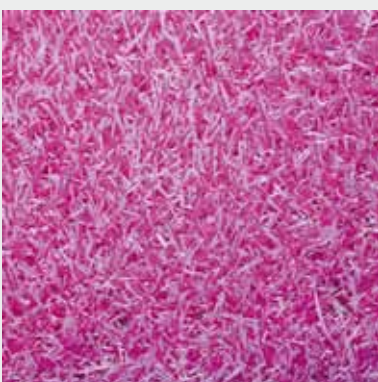

6 fürs GRÜN

- Green Roofs
- Artificial Turf
- Natural Ponds
- Garden Lighting
- Flat Roofing
- Road Construction

Our Artificial Turf System Garden Color

Pink