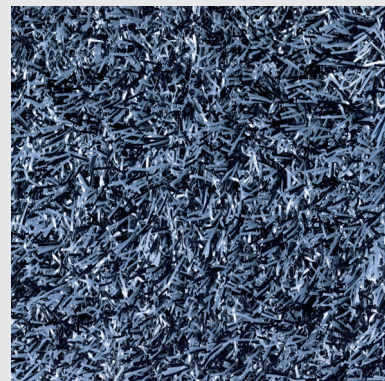

## Our Artificial Turf System Garden Color

Light Grey

Purple

Dark Grey

Turquoise

Grass-Green

Black

Pink

Silver

## Data Sheet

Subject	Unit	Tolerance	Garden Color (RTCa)
Yarn composition	---	---	PE monofilaments
Primary backing	---	---	100 % PP
Secondary backing	---	---	SBR Latex
Gauge	---	---	3/8"
Pile fineness	dtex	± 10 %	12 800
Pile thickness	µm	± 10 %	145
Pile weight	g/m <sup>2</sup>	± 10 %	1 310
Stitch rate	pcs./10 cm	± 10 %	16
Number of tufts	m <sup>2</sup>	± 10 %	16 800
Pile height	mm	± 10 %	24
Primary backing	g/m <sup>2</sup>	± 10 %	160
Secondary backing	g/m <sup>2</sup>	± 10 %	800
Total weight	g/m <sup>2</sup>	± 10 %	2 270
Fire behaviour (classification according to DIN EN 13501-1)	---	---	E <sub>fl</sub> (when based on sand layer) C <sub>fl</sub> - s1 (with about 5 mm of sand infill)
Colours	---	---	Pink, Purple, Turquoise, Grass-Green Black, Dark Grey, Light Grey, Silver