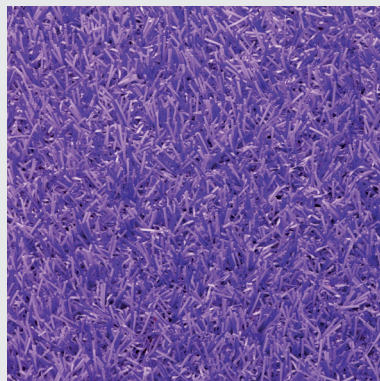

## Our Artificial Turf System Garden Color

Light Grey

Purple

Dark Grey

Turquoise

Grass-Green

Black

Pink

Silver

## Data Sheet

Subject	Unit	Tolerance	Garden Color (RTCa)
Yarn composition	---	---	PE monofilaments
Primary backing	---	---	100 % PP
Secondary backing	---	---	SBR Latex
Gauge	---	---	3/8"
Pile fineness	dtex	± 10 %	12 800
Pile thickness	µm	± 10 %	145
Pile weight	g/m <sup>2</sup>	± 10 %	1 310
Stitch rate	pcs./10 cm	± 10 %	16
Number of tufts	m <sup>2</sup>	± 10 %	16 800
Pile height	mm	± 10 %	24
Primary backing	g/m <sup>2</sup>	± 10 %	160
Secondary backing	g/m <sup>2</sup>	± 10 %	800
Total weight	g/m <sup>2</sup>	± 10 %	2 270
Fire behaviour (classification according to DIN EN 13501-1)	---	---	E <sub>fl</sub> (when based on sand layer) C <sub>fl</sub> - s1 (with about 5 mm of sand infill)
Colours	---	---	Pink, Purple, Turquoise, Grass-Green Black, Dark Grey, Light Grey, Silver