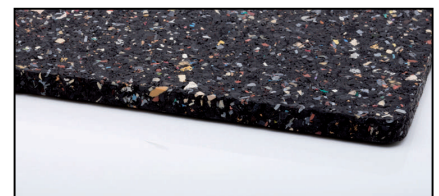

Adhesive for artificial turf

Two-component adhesive 3 kg or 13.2 kg
For professional installation of artificial turf

Seam tape

30 cm wide, 100 m long
For professional installation of artificial turf

Sand

Siliceous sand 0.3/0.8 mm, fire dried, round grains
As infill for artificial turf

GreenLastic

6 mm elastic layer made of rubber granule
For spreading forces over the surface and for adjustment of smaller unevenness of the underground

PlayLastic

8 mm elastic layer made of polyethylene foam
For spreading forces especially under artificial turf for play grounds or sports areas and for adjustment of smaller unevenness of the underground

GreenTec

25 mm elastic and drainage layer made of polyethylene foam
For spreading forces on not drainable surfaces

*07/2016