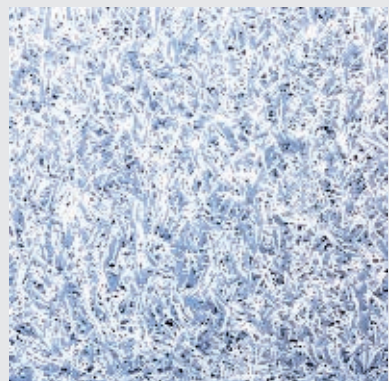

6

fürs
GRÜN

- Green Roofs
- Artificial Turf
- Natural Ponds
- Garden Lighting
- Flat Roofing
- Road Construction

Our Artificial Turf System Garden Color

Silver