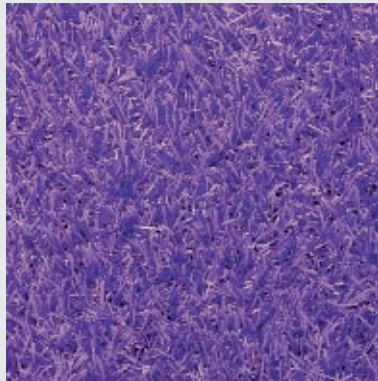

6

fürs
GRÜN

- Green Roofs
- Artificial Turf
- Natural Ponds
- Garden Lighting
- Flat Roofing
- Road Construction

Our Artificial Turf System Garden Color

Light Grey

Purple

Dark Grey

Turquoise

Data Sheet

Subject	Unit	Tolerance	Garden Color (RTCa)
Yarn composition	---	---	PE monofilaments
Primary backing	---	---	100 % PP
Secondary backing	---	---	SBR Latex
Gauge	---	---	3/8"
Pile fineness	dtex	± 10 %	12 800
Pile thickness	µm	± 10 %	145
Pile weight	g/m ²	± 10 %	1 310
Stitch rate	pcs./10 cm	± 10 %	16
Number of tufts	m ²	± 10 %	16 800
Pile height	mm	± 10 %	24
Primary backing	g/m ²	± 10 %	160
Secondary backing	g/m ²	± 10 %	800
Total weight	g/m ²	± 10 %	2 270
Fire behaviour (classification according to DIN EN 13501-1)	---	---	E _{fl} (when based on sand layer) C _{fl} - s1 (with about 5 mm of sand infill)
Colours	---	---	Pink, Purple, Turquoise, Grass-Green Black, Dark Grey, Light Grey, Silver

Dimensions

Subject	Unit	Garden Color (RTCa)
Length	m	25 or cut per meter
Width	m	2.00 / 4.00
m ² / roll	m ²	50 / 100
Weight / roll	kg	114 / 227

*All values correspond to average results, technical changes remain reserving