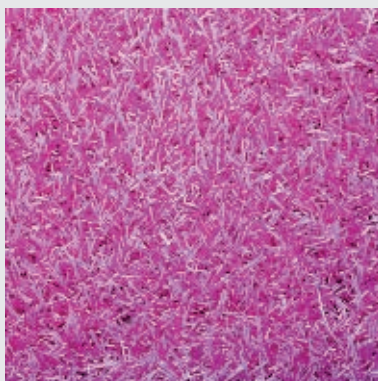

6

fürs
GRÜN

- Green Roofs
- Artificial Turf
- Natural Ponds
- Garden Lighting
- Flat Roofing
- Road Construction

Our Artificial Turf System Garden Color

Pink