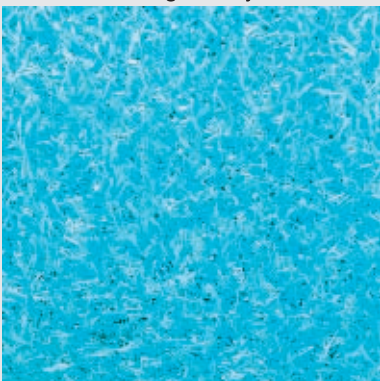

6

fürs
GRÜN

- Green Roofs
- Artificial Turf
- Natural Ponds
- Garden Lighting
- Flat Roofing
- Road Construction

Our Artificial Turf System Garden Color

Light Grey

Purple

Dark Grey

Turquoise