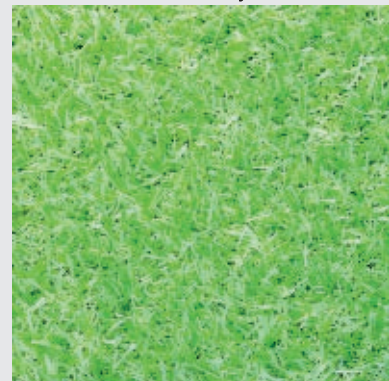

6

fürs
GRÜN

- Green Roofs
- Artificial Turf
- Natural Ponds
- Garden Lighting
- Flat Roofing
- Road Construction

Our Artificial Turf System Garden Color

Light Grey

Purple

Dark Grey

Turquoise

Data Sheet

Subject	Unit	Tolerance	Garden Color (RTCa)
Yarn composition	---	---	PE monofilaments
Primary backing	---	---	100 % PP
Secondary backing	---	---	SBR Latex
Gauge	---	---	3/8"
Pile fineness	dtex	± 10 %	12 800
Pile thickness	µm	± 10 %	145
Pile weight	g/m ²	± 10 %	1 310
Stitch rate	pcs./10 cm	± 10 %	16
Number of tufts	m ²	± 10 %	16 800
Pile height	mm	± 10 %	24
Primary backing	g/m ²	± 10 %	160
Secondary backing	g/m ²	± 10 %	800
Total weight	g/m ²	± 10 %	2 270
Fire behaviour (classification according to DIN EN 13501-1)	---	---	E _{fl} (when based on sand layer) C _{fl} - s1 (with about 5 mm of sand infill)
Colours	---	---	Pink, Purple, Turquoise, Grass-Green Black, Dark Grey, Light Grey, Silver

Dimensions

Subject	Unit	Garden Color (RTCa)
Length	m	25 or cut per meter
Width	m	2.00 / 4.00
m ² / roll	m ²	50 / 100
Weight / roll	kg	114 / 227

*All values correspond to average results, technical changes remain reserving