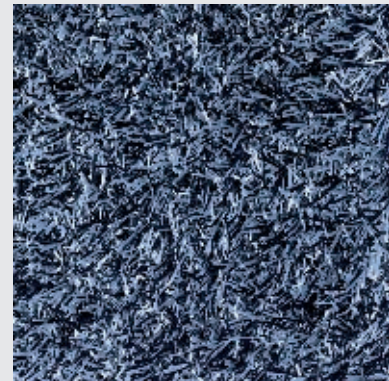

6

fürs
GRÜN

- Green Roofs
- Artificial Turf
- Natural Ponds
- Garden Lighting
- Flat Roofing
- Road Construction

Our Artificial Turf System Garden Color

Light Grey

Purple

Dark Grey

Turquoise

Data Sheet

Subject	Unit	Tolerance	Garden Color (RTCa)
Yarn composition	---	---	PE monofilaments
Primary backing	---	---	100 % PP
Secondary backing	---	---	SBR Latex
Gauge	---	---	3/8"
Pile fineness	dtex	± 10 %	12 800
Pile thickness	µm	± 10 %	145
Pile weight	g/m ²	± 10 %	1 310
Stitch rate	pcs./10 cm	± 10 %	16
Number of tufts	m ²	± 10 %	16 800
Pile height	mm	± 10 %	24
Primary backing	g/m ²	± 10 %	160
Secondary backing	g/m ²	± 10 %	800
Total weight	g/m ²	± 10 %	2 270
Fire behaviour (classification according to DIN EN 13501-1)	---	---	E _{fl} (when based on sand layer) C _{fl} - s1 (with about 5 mm of sand infill)
Colours	---	---	Pink, Purple, Turquoise, Grass-Green Black, Dark Grey, Light Grey, Silver