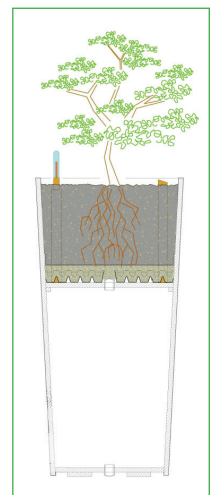

6 fürs GRÜN

- Green Roofs
- Artificial Turf
- Natural Ponds
- Garden Lighting
- Flat Roofing
- Road Construction

PLANTERS

Description

High-quality planters made of break-proof polypropylene available in many different shapes and in dimensions on demand. The varnishing will be made on request according to RAL. The planters have a knockout drain hole so that they can be used outdoor as well as in indoor areas. They are especially suitable for hydroponics as a water level indicator is available. All planters are supplied including a water storage board and a filter layer.

Features

- Dimensions on demand or in standard sizes
- Available as cube, cuboid, frustum or in cylinder shape
- Varnishing on request according to RAL
- Available with either rough or smooth surface
- Suitable for indoor and outdoor areas
- Material and welding seams are frost-proof
- For indoor use also available with water level indicator
- Also applicable on green roofs. For bigger planters an additional base-plate can be placed on a freely selectable height. Thereby a considerable weight reduction of the potted planters can be achieved
- The material of the container walls is non-thermally conductive. Thus the substrate won't run dry even not on direct solar radiation
- The container walls are very stable. Additional elements like trellis or railings can be fixed at the planters
- A shadow gap at the base makes an elegant appearance. It also provides for the circulation of the air under the planter

Suggestion for a tender

Planter made of break-proof and frost-proof high-quality polypropylene, with knockout drain hole, suitable for outdoor and indoor areas, available as cube, cuboid, frustum or in cylinder shape, dimensions on demand, colour according to RAL, delivery including water storage board and filter layer